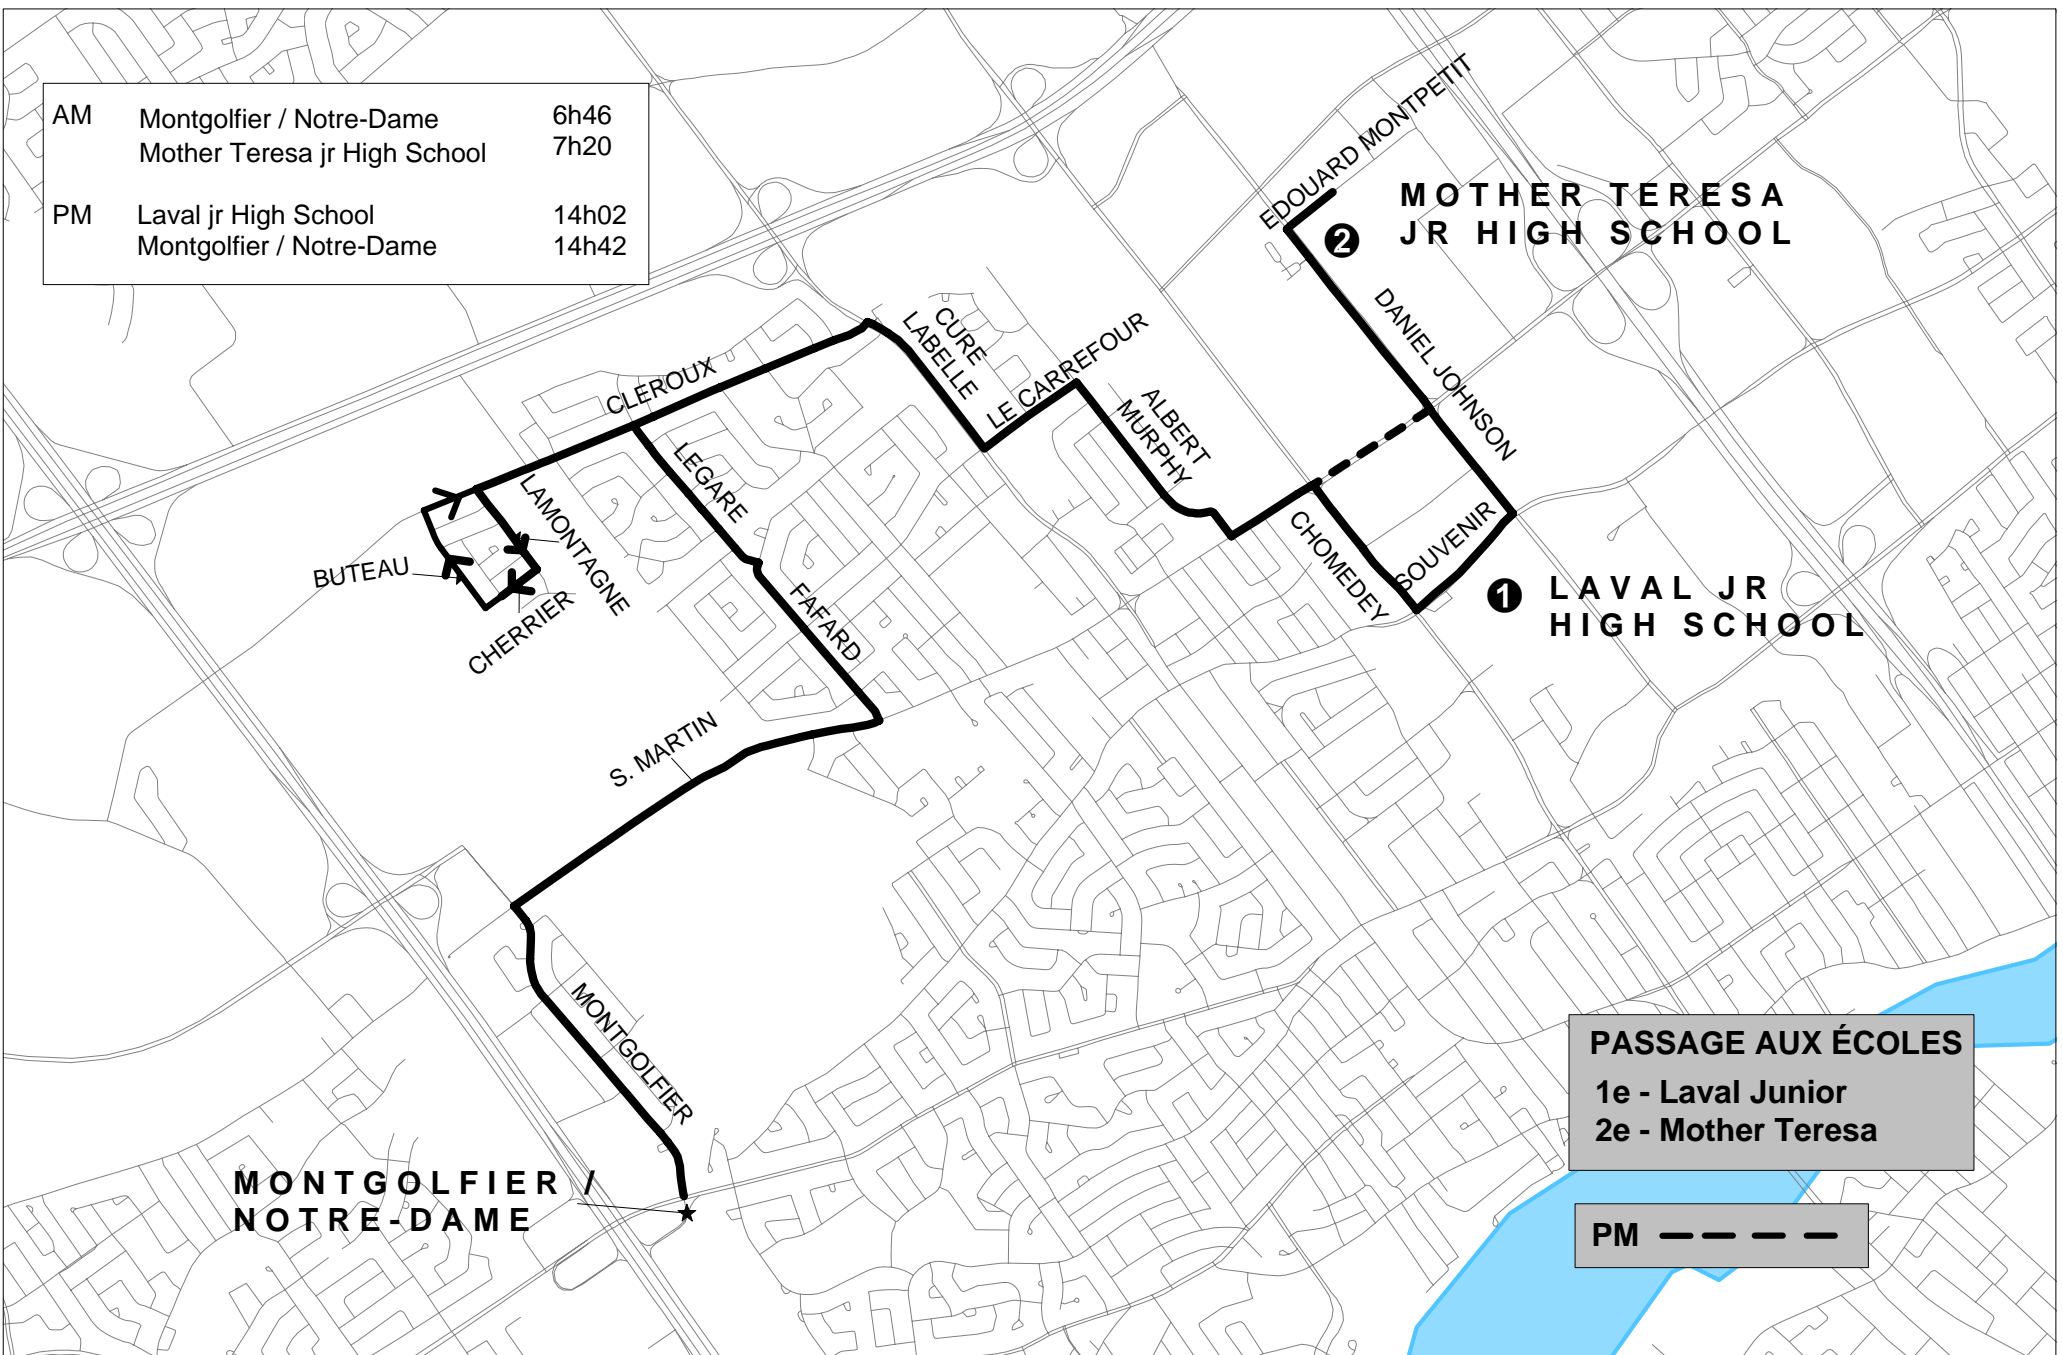

AM	Montgolfier / Notre-Dame	6h46
	Mother Teresa jr High School	7h20
PM	Laval jr High School	14h02
	Montgolfier / Notre-Dame	14h42

**PASSAGE AUX ÉCOLES**  
 1e - Laval Junior  
 2e - Mother Teresa

PM - - - -

**Circuit 98c 2011-2012**  
 Écoles Mother Teresa jr High School  
 et Laval jr High School

- ★ Terminus
- Arrêt intermédiaire

*Students will be picked up and dropped off at the regular STL bus stops or at main intersections if no bus stops.*