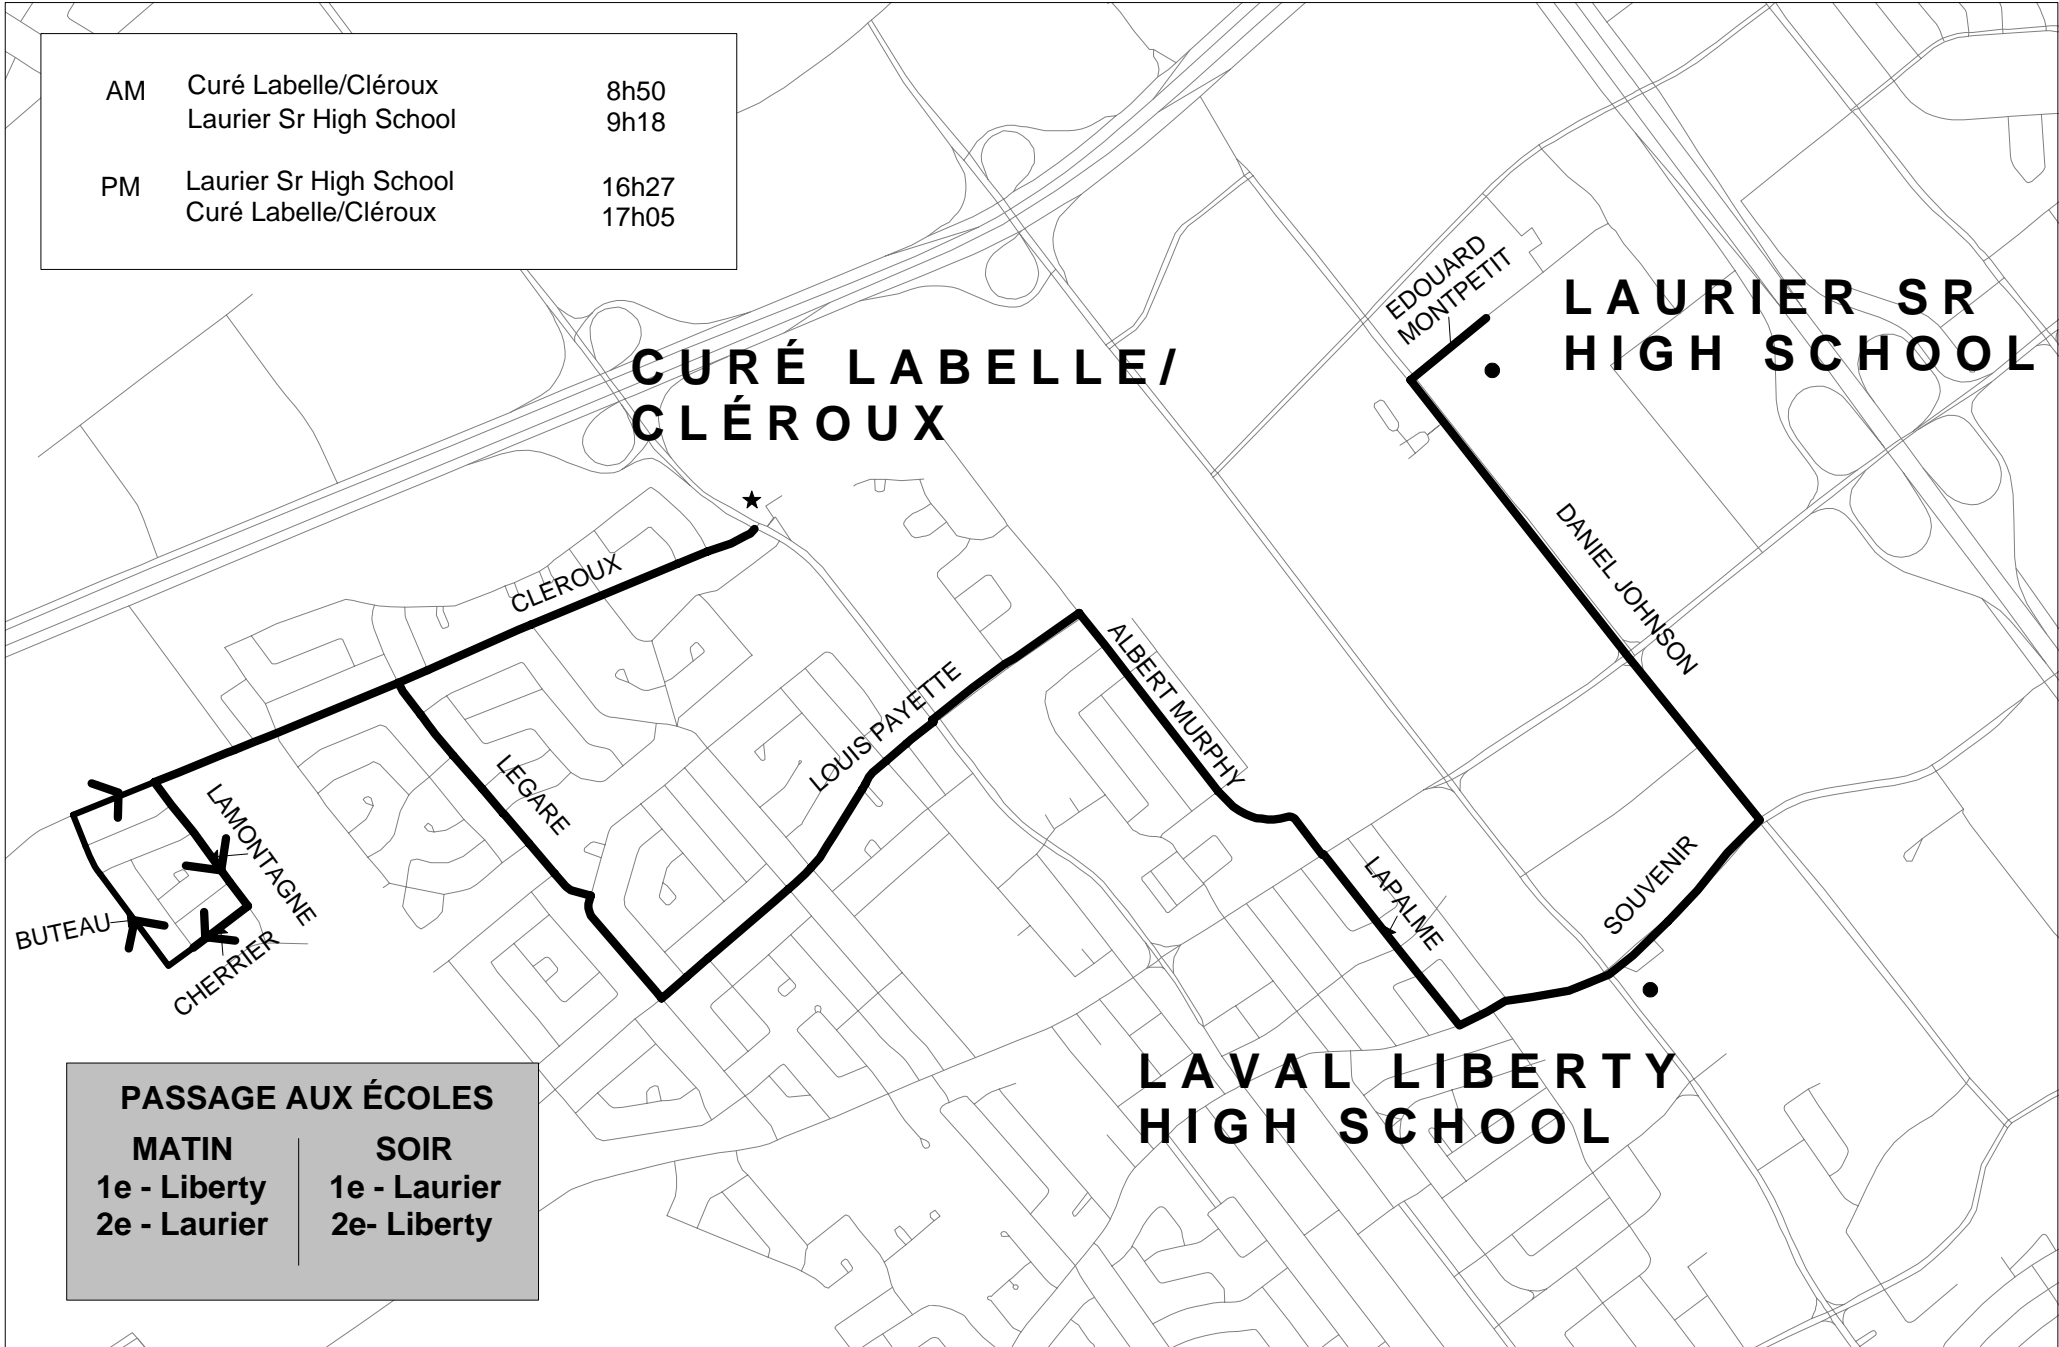

AM	Curé Labelle/Cléroux Laurier Sr High School	8h50 9h18
PM	Laurier Sr High School Curé Labelle/Cléroux	16h27 17h05

PASSAGE AUX ÉCOLES	
MATIN	SOIR
1e - Liberty	1e - Laurier
2e - Laurier	2e - Liberty

Circuit 13c 2011-2012
 Écoles Laurier Sr High School
 et Laval Liberty High School

Students will be picked up and dropped off at the regular STL bus stops or at main intersections if no bus stops.